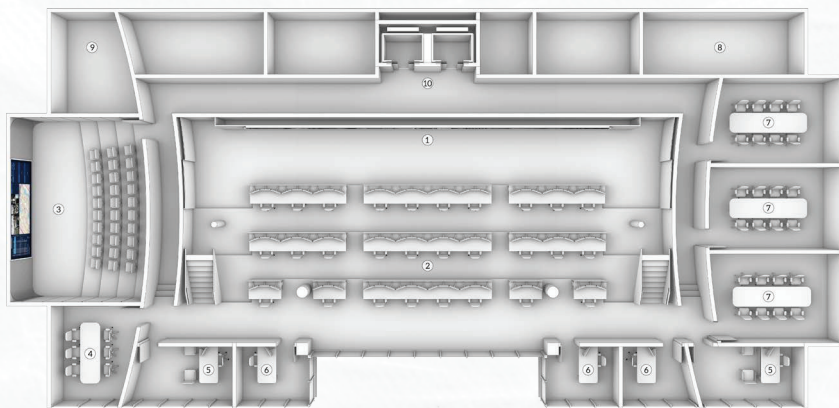

Years of combined experience

Control rooms

01 SURVEILLANCE CONTROL ROOM

This surveillance control room follows a terracing typology with an upper floor panoramic gallery & crisis management room. Key additional spaces include the presence of meeting rooms, offices, and an auditorium, which serves as a training site.

Project 04

Legend

- 1- Office room
- 2- Mesh tiled ceiling
- 3- Meeting room
- 4- Operator's console
- 5- Service space
- 6- Acoustic ceiling
- 7- Acoustic panels
- 8- Acoustic flooring
- 9- LED screen display
- 10- Elevator shaft

Legend

- 1- LED screen display
- 2- Control room
- 3- Auditorium
- 4- Presentation room
- 5- Large office room
- 6- Office room
- 7- Meeting room
- 8- IT technical room
- 9- Service room
- 10- Elevator entry